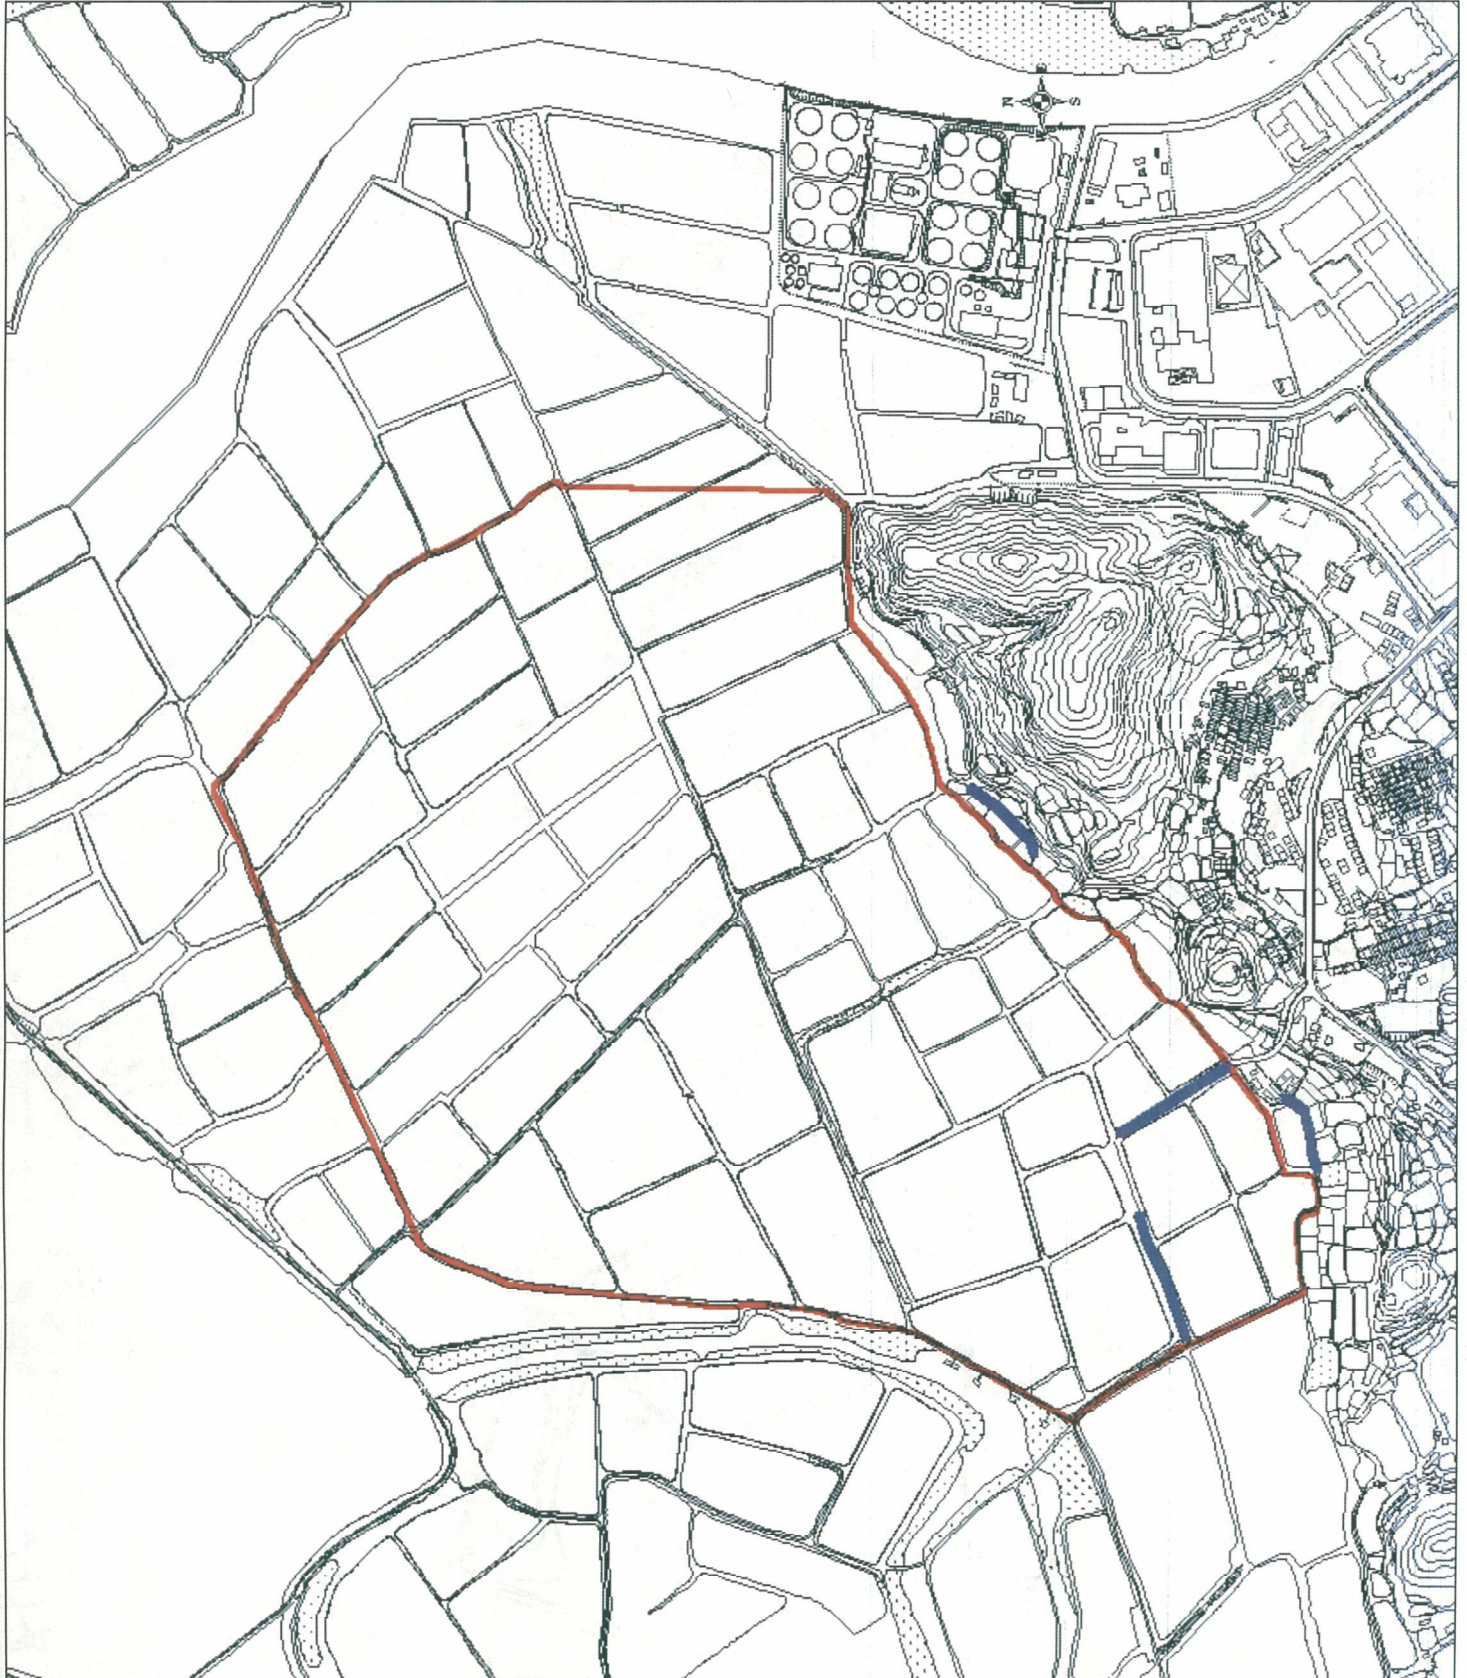

LEGEND

 Study Site

 Fish survey location

RPS

Figure 13.6 Freshwater fish survey locations

Drawn by: PD
Scale: NTS
Version: 2

Project no: P244
Date: Dec 2005

Willow Mere House, Compass Point Business Park,
Stoe's Bridge Way, St. Ives, Cambridgeshire,
PE27 5TL. Tel: 01480 466335 Fax: 01480 466911